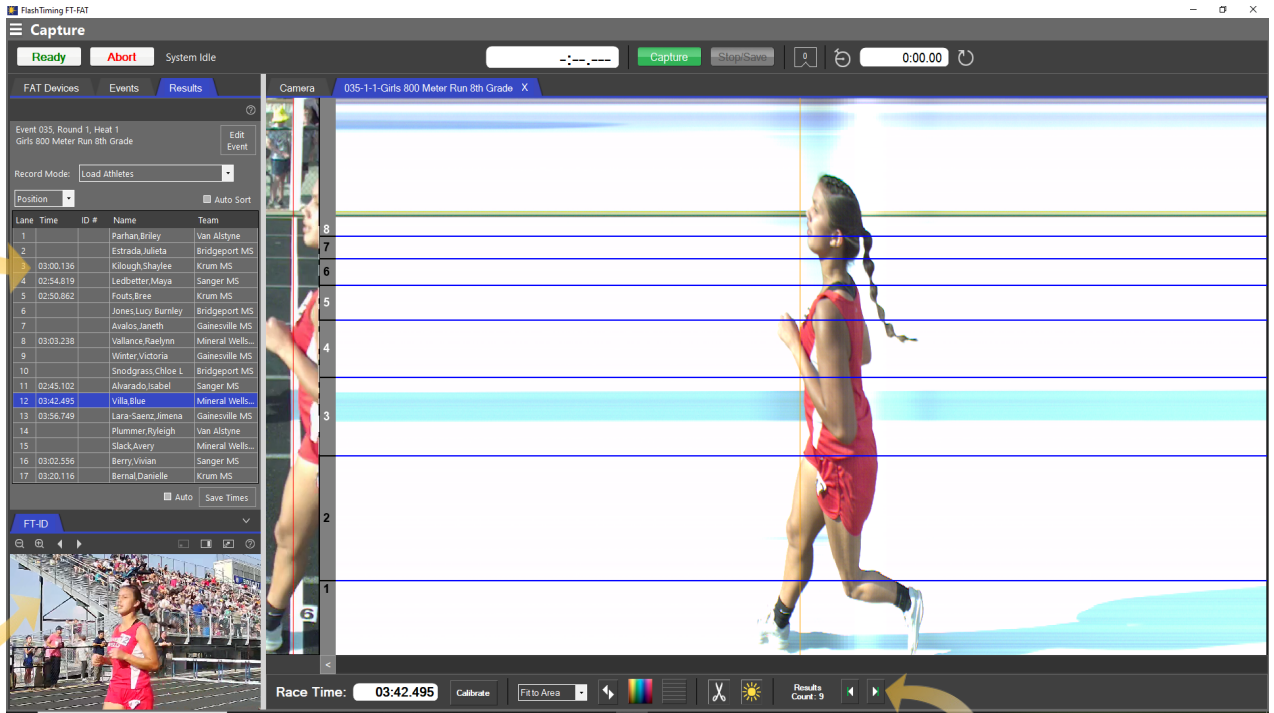

**FT-ID video image is time-synced** with the FAT Line Scan image.

*Click on the line scan image and the FT-ID video jumps to the frame with the athlete crossing the finish line.*

**Adjust the image** on the fly to get the clearest image.

*Zoom, Pan, and Advance the FT-ID image frame by frame for the best view of the athletes and their bib number.*

**Simultaneously review** line scan and FT-ID video while capturing.

**4MP camera** can be placed inside or outside the track.

Over for More

Review Screen with FT-ID in Side-by-Side position

Record Times for Athletes

Review Controls

View the **Finish Line Video**, **Line Scan Image**, and **Front-Facing FT-ID video** at the same time.

FT-ID video can be placed in one of three positions:

- **Side-by-Side** (shown above)
- **Separate Window or Monitor** - Generates the largest FT-ID image possible
- **Docked**: Anchors the FT-ID image below the Results Tab in the side bar (shown below)