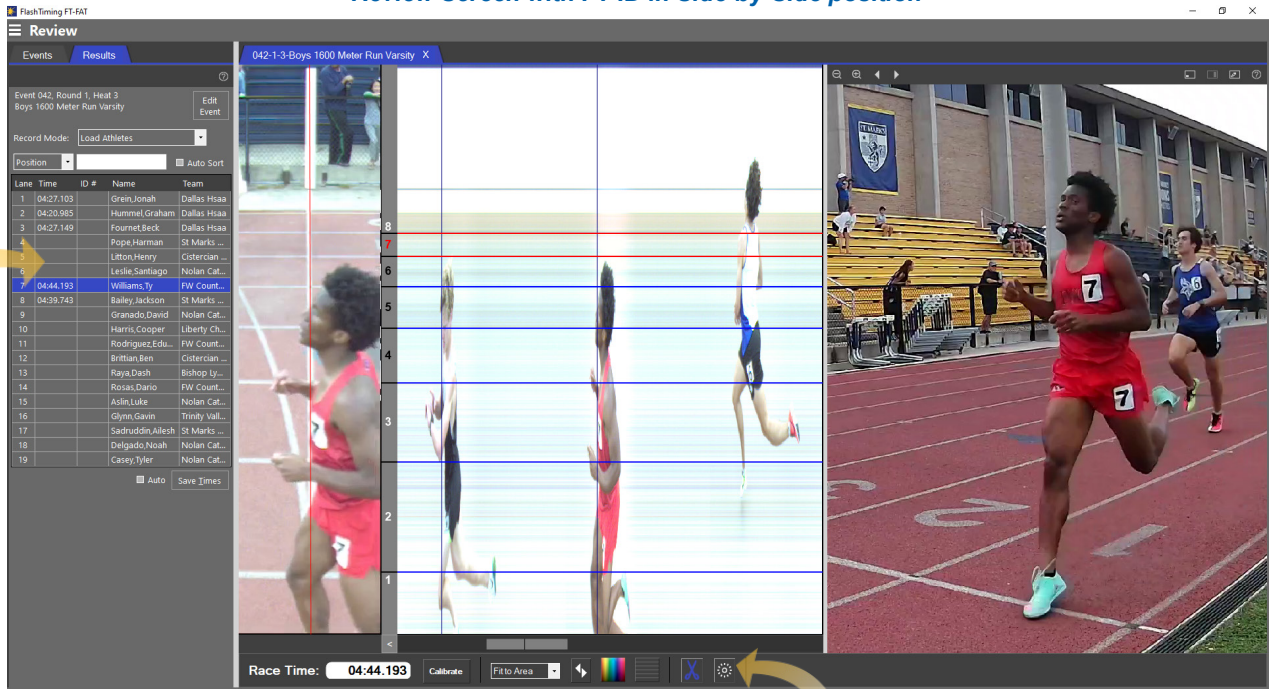

**FT-ID video image is time-synced** with the FAT Line Scan image.

*Click on the line scan image and the FT-ID video jumps to the frame with the athlete crossing the finish line.*

**Adjust the image** on the fly to get the clearest image.

*Zoom, Pan, and Advance the FT-ID image frame by frame for the best view of the athletes and their bib number.*

**Simultaneously review** line scan and FT-ID video while capturing.

**4MP camera** can be placed inside or outside the track.

**Captures at 2688 x 1520** resolution at 30FPS.

**Auto focus**

**Water-resistant** aluminum housing

FT-ID Front-Facing  
Camera

FT-ID purchase includes tripod,  
25 feet of network cable,  
and hardshell carrying case.

Over for More

Review Screen with FT-ID in Side-by-Side position

Record Times for Athletes

Review Controls

View the **Finish Line Video**, **Line Scan Image**, and **Front-Facing FT-ID video** at the same time.